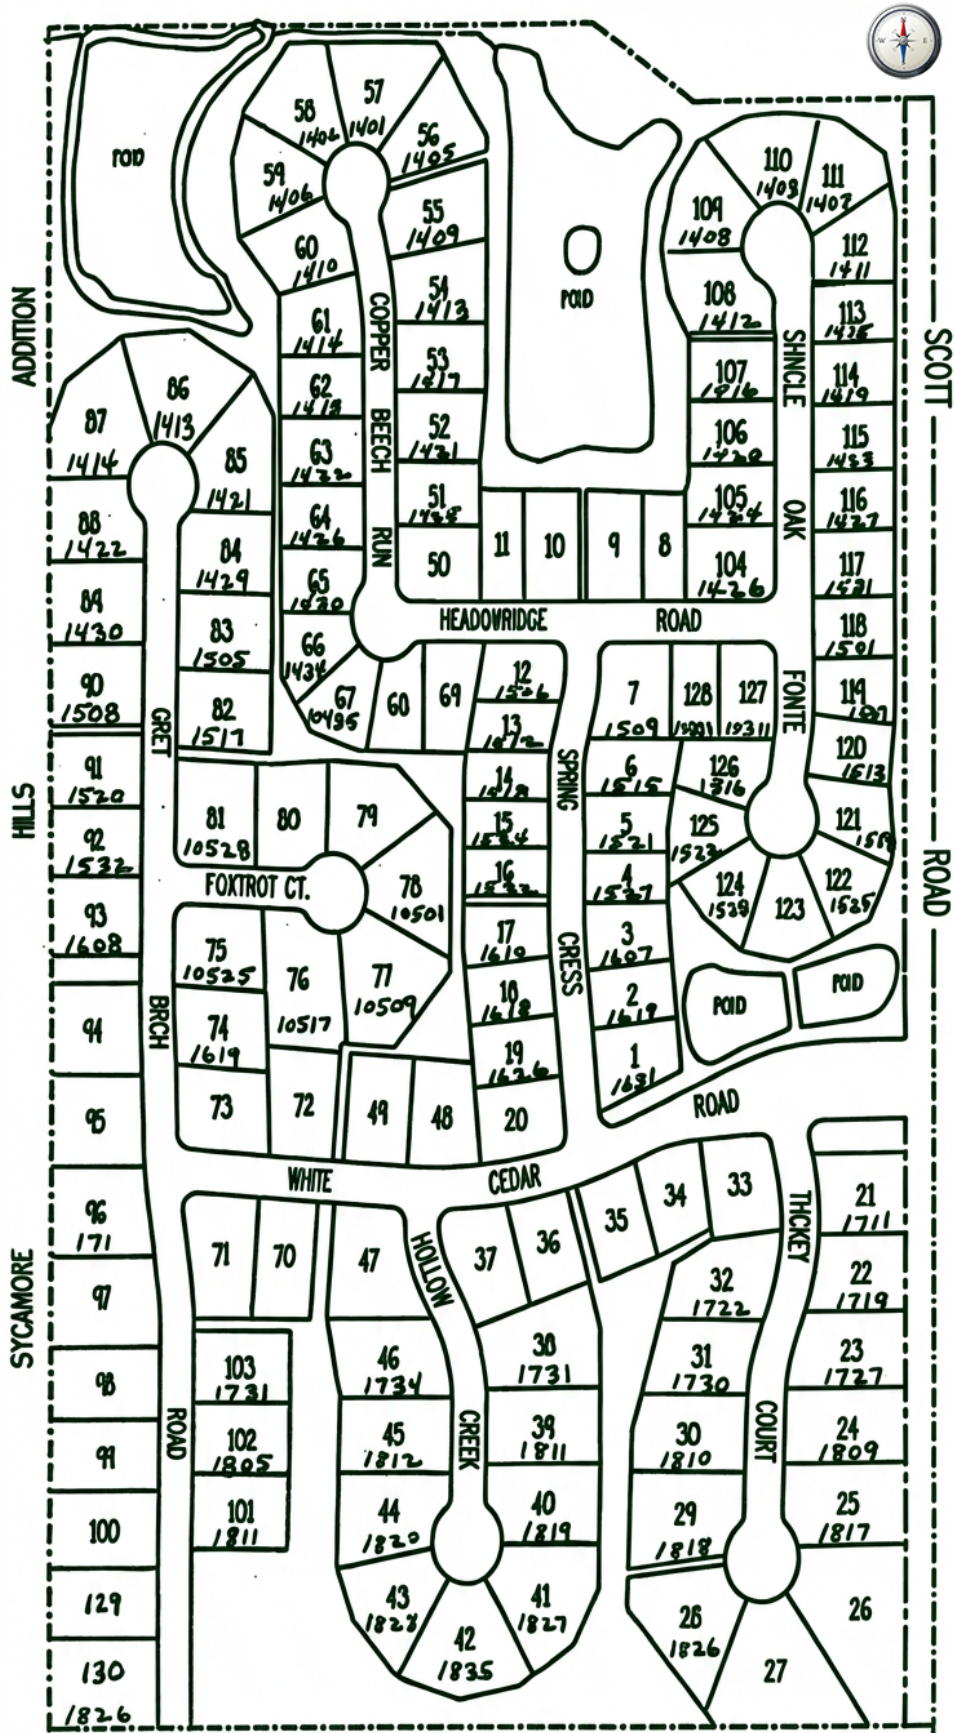

# Westchester Glens, Fort Wayne, Indiana

Map of Lots